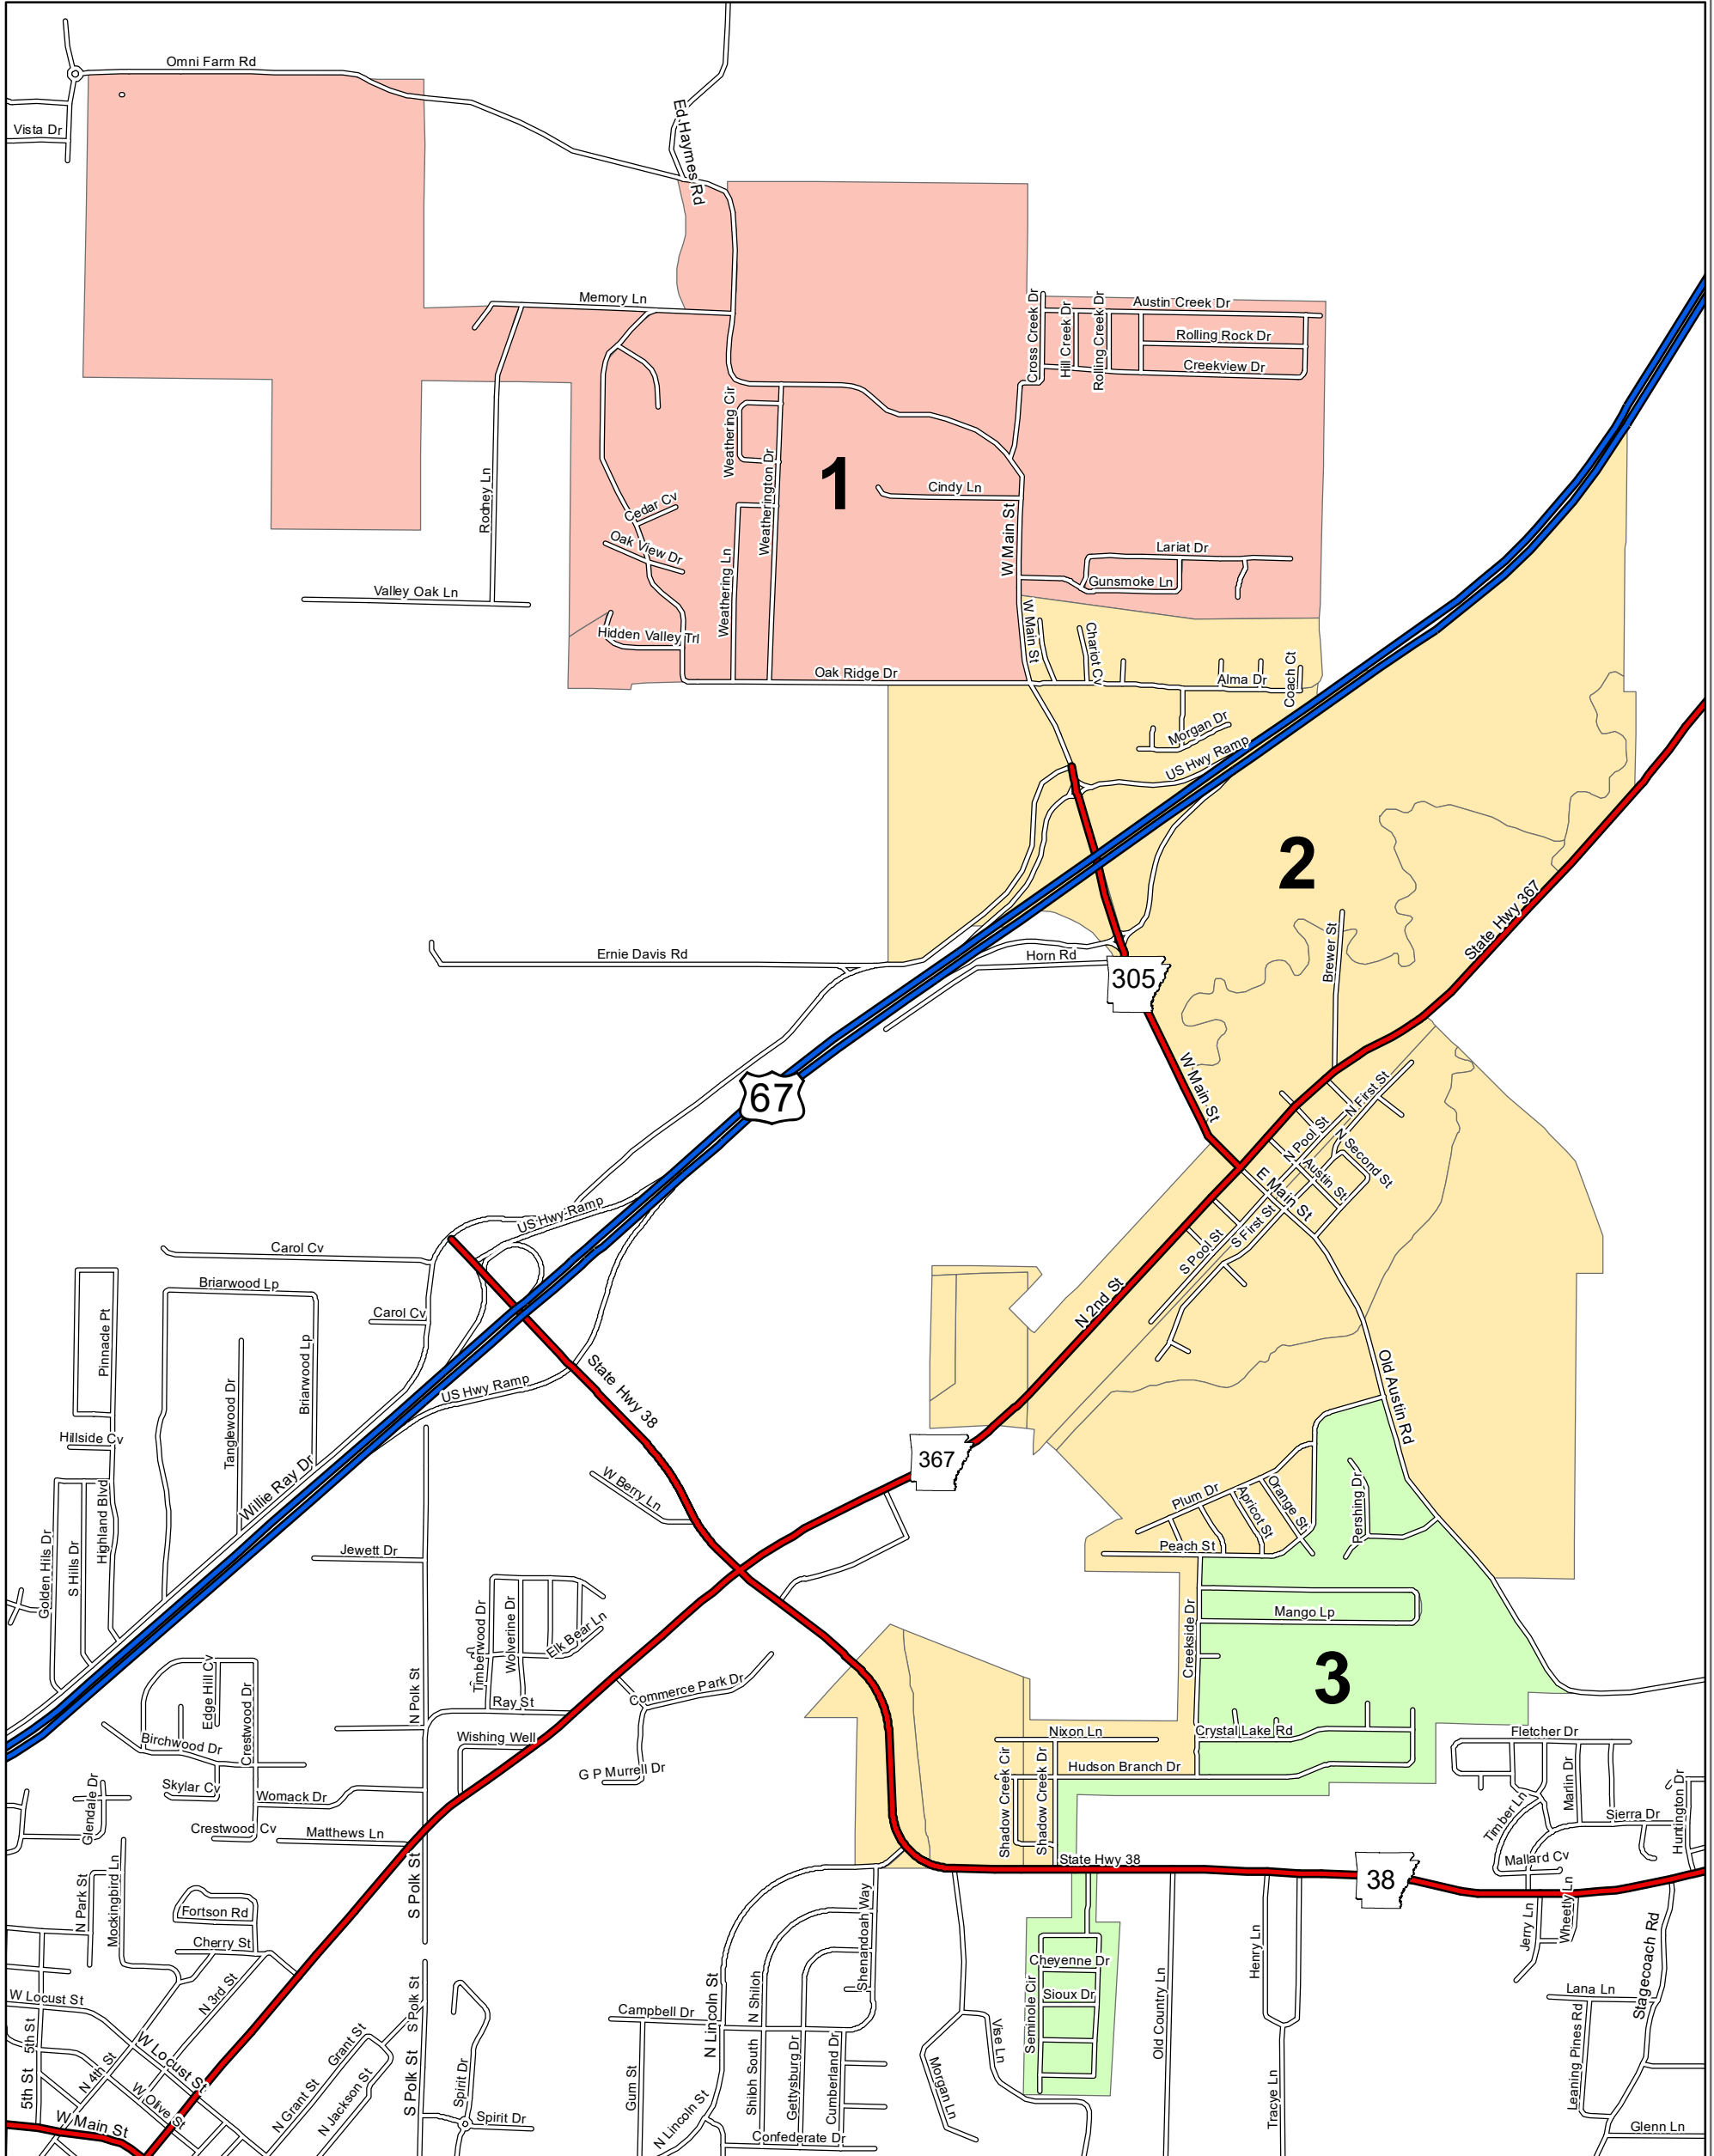

CITY OF AUSTIN WARD MAP

Ward 1	1159*
Ward 2	1100*
Ward 3	1201

*Alternative 2 requires splitting census blocks and estimating the population of Ward 1 and Ward 2